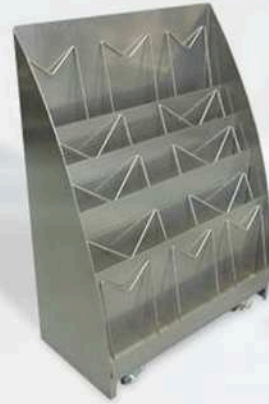

## Literature dispenser

Type All sizes  
Material Powder coated / painted steel  
Options Custom made

## Contour Bars

Type All aircraft types  
Material Aluminium